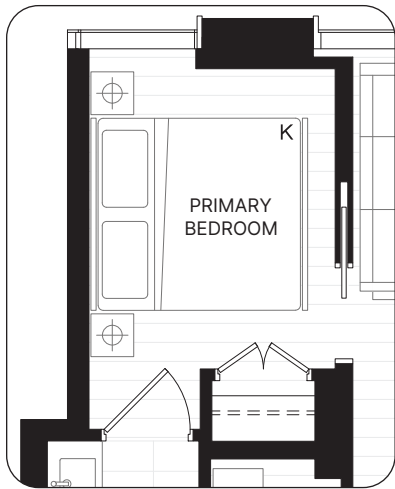

PLAN D 2 Bedroom + Flex + 2 Bath

TOTAL AREA 750 SQ FT

Level 2 Variance

FEATURE LIST

1. 24" Integrated Fridge / Freezer
2. 24" Induction Cooktop
3. 24" Convection Wall Oven
4. 24" Microwave Hoodfan
5. 24" Integrated Dishwasher
6. Washer and Dryer

LEVEL 2

LEVEL 3-10

LEVEL 11