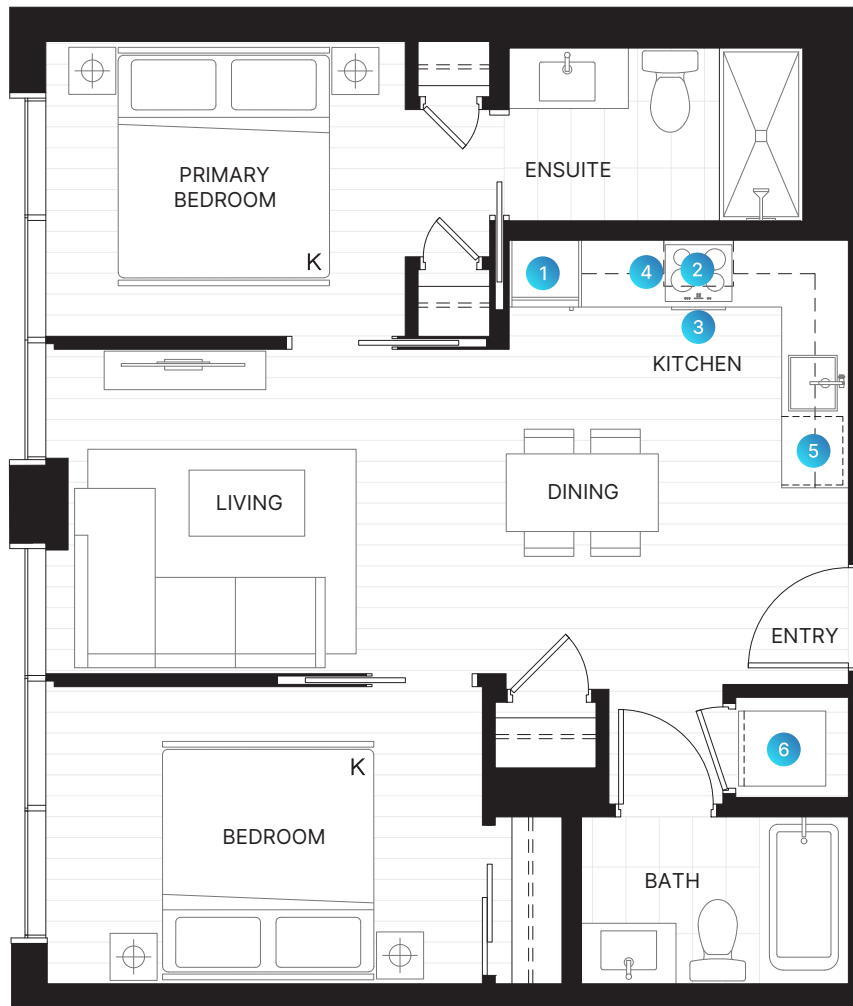

PLAN C3 2 Bedroom + 2 Bath

TOTAL AREA 745 SQ FT

FEATURE LIST

1. 24" Integrated Fridge / Freezer
2. 24" Induction Cooktop
3. 24" Convection Wall Oven
4. 24" Microwave Hoodfan
5. 24" Integrated Dishwasher
6. Washer and Dryer

LEVEL
2