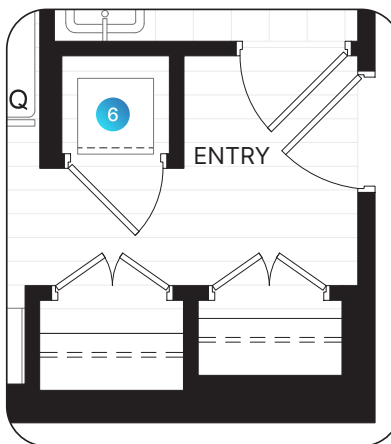

PLAN A2 Studio + 1 Bath

TOTAL AREA 420 SQ FT

Level 2 Variance

FEATURE LIST

1. 24" Integrated Fridge / Freezer
2. 24" Induction Cooktop
3. 24" Convection Wall Oven
4. 24" Microwave Hoodfan
5. 24" Integrated Dishwasher
6. Washer and Dryer

LEVEL 2

LEVEL 3-10

LEVEL 11