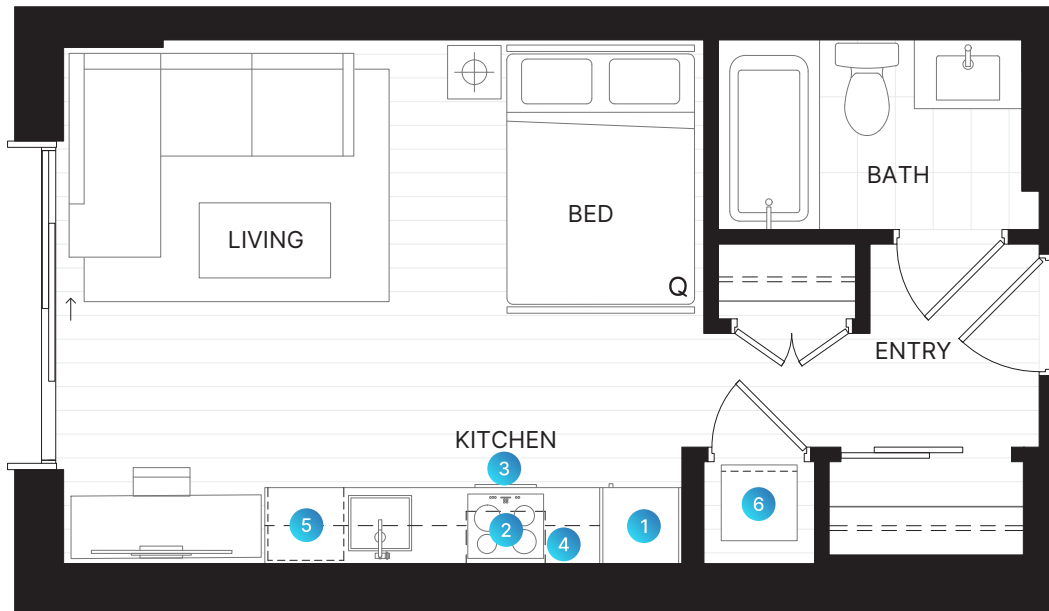

PLAN A2 Studio + 1 Bath

TOTAL AREA 420 SQ FT

Level 2 Variance

FEATURE LIST

1. 24" Integrated Fridge / Freezer
2. 24" Induction Cooktop
3. 24" Convection Wall Oven
4. 24" Microwave Hoodfan
5. 24" Integrated Dishwasher
6. Washer and Dryer

LEVEL 2

LEVEL 3-10

LEVEL 11